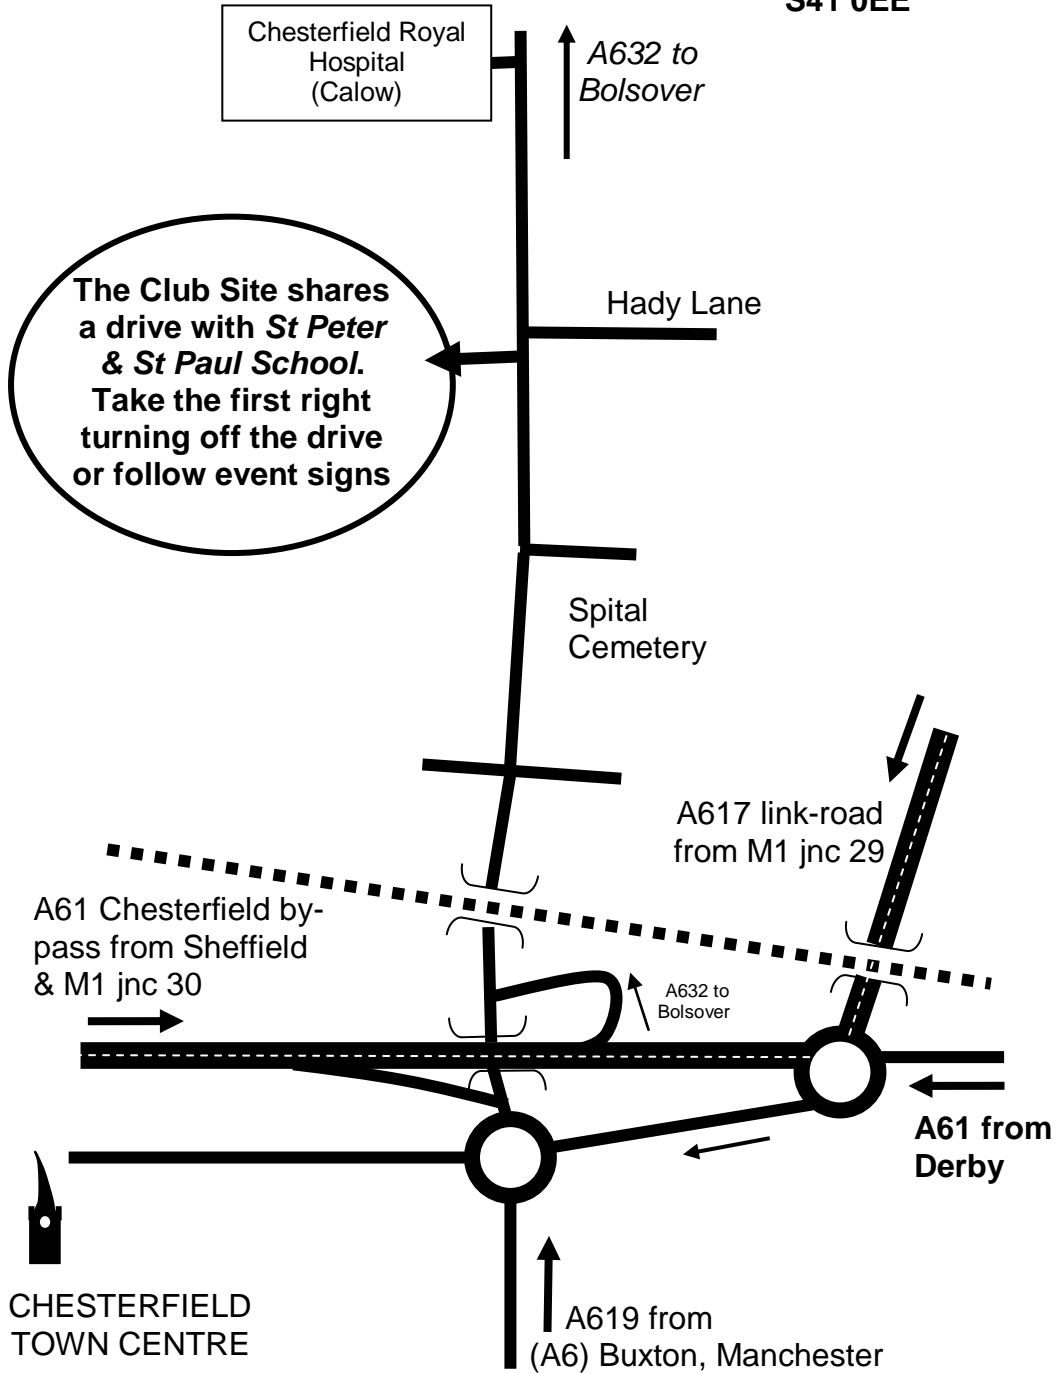

Chesterfield and District Model Engineering Society Limited

S41 0EE

Chesterfield Royal Hospital (Calow)

A632 to Bolsover

Hady Lane

Spital Cemetery

A617 link-road from M1 jnc 29

A61 Chesterfield by-pass from Sheffield & M1 jnc 30

A632 to Bolsover

A61 from Derby

CHESTERFIELD TOWN CENTRE

A619 from (A6) Buxton, Manchester

The Club Site shares a drive with St Peter & St Paul School. Take the first right turning off the drive or follow event signs